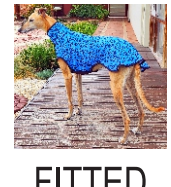

FITTED WITH COLLAR

	Image	SINGLE LAYER FLEECE			DOUBLE LAYER FLEECE		
		S	L	XL	S	L	XL
DILLON & CO BLACK/GREY				Green			
DILLON & CO ORANGE		Green			Green	Green	
DILLON & CO PURPLE/LIME							
DILLON & CO LIME		Green	Green				
DILLON & CO BLUE							
SURPRISE HOUNDS TEAL/NAVY			Green		Green	Green	
SURPRISE HOUNDS PINK		Green			Green	Green	
NAVAJO PINK							
NAVAJO BLUE							
MOTIF PURPLE / PINK / GREY							
MOTIF NAVY / LIME / GREY							
MOTIF BLACK / RED / GREY							
STRETCH HOUND PINK							
STRETCH HOUND BLUE		Green					Green
STRETCH HOUND RED							
SWIRL HOUND RAINBOW		Green	Green				
COSMIC SWIRL						Green	Green
SWIRL HOUND RED/BLACK							
SWIRL HOUND BROWN/GOLD			Green				
SWIRL HOUND GREEN/BLACK							
SWIRL HOUND BLUE/BLACK							Green
CAMO		Yellow	Yellow	Yellow			
PINK ZOOMIES							
JUNGLE ZOOMIES		Green			Green		
TEZZA PINK/SILVER						Green	
TEZZA PURPLE/GOLD							
TEZZA BLUE/SILVER							Green
TEZZA BLUE/GOLD			Green				

There are more design available that are not on this list as they are made to order only, please allow 3 - 4 weeks for their production